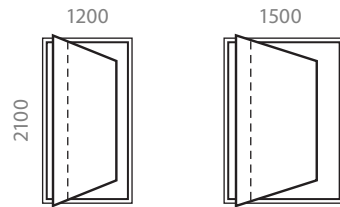

4-PANE (3+1)

5-PANE

6-PANE (3+3)

10-PANE (5+5)

- Folding doors come with aluminium fox spring-loaded handles
- Hook lock with 60mm Euro cylinder also included

PIVOT DOORS

- Pivot door completely assembled
- Includes 60mm Euro cylinder roller lock and 300mm stainless steel handle
- Door supplied with 6.38mm laminated safety glass
- Glass available in clear or S10 bronze
- Doors also available in 1500mm pivot