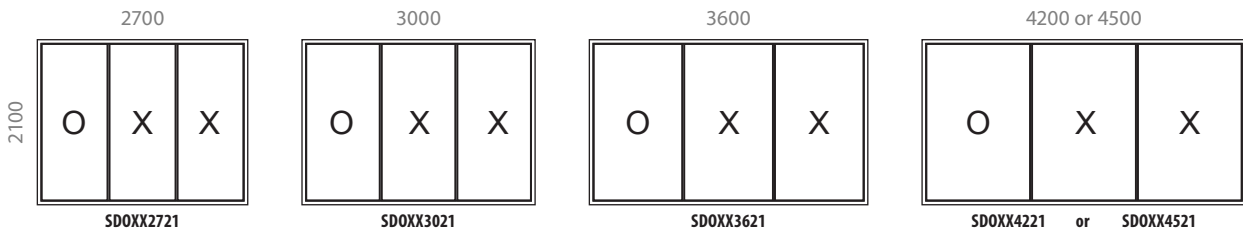

3-PANE (OXX)