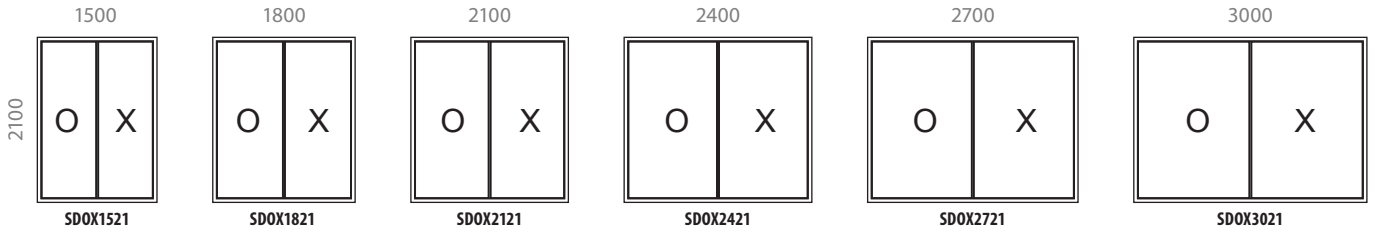

PATIO SLIDING DOOR

2-PANE (OX)