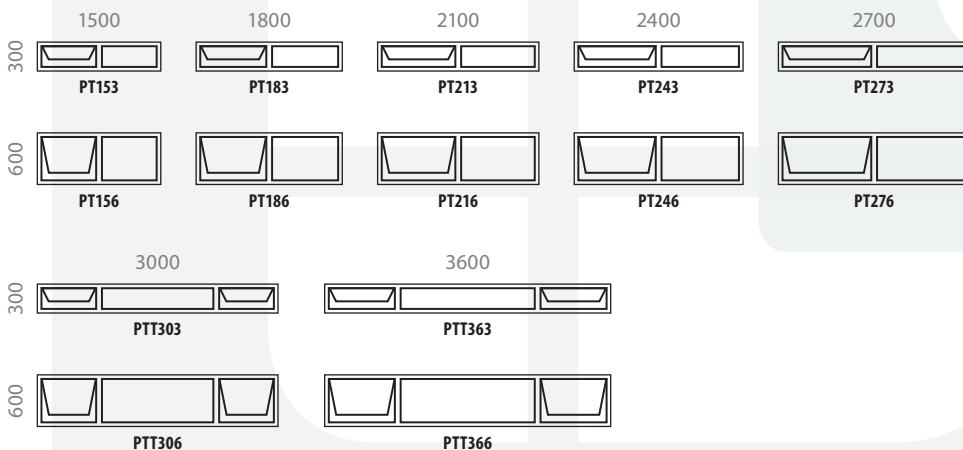

PATIO SLIDING DOOR

2-PANE (OX)

3-PANE (OXX)

4-PANE (OXXO)

4-PANE (OXXXXO)

- Sliding doors include patio door handle and 2 x patio door single mild steel rollers
- 95mm rubber door stop also included
- Optional extras: patio door cylinder and patio night lock

TOP-LIGHTS

SIDE-LIGHTS