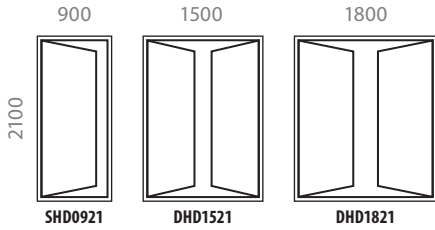

ENTRANCE DOOR – HINGED

FULL PANE DOORS