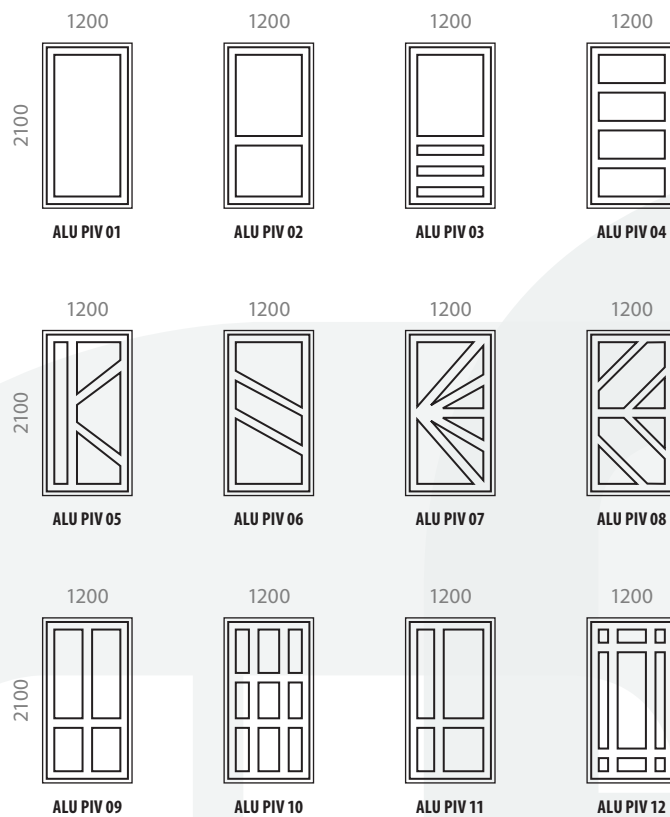

HORIZONTAL SLIDING WINDOWS

600	900  HS96 XX	1200  HS126 XX	1500  HS156 XX	1800  HS186 XX	2100  HS216 XX	2400  HS246 XX
					600  HS216 XXXX	 HS246 XXXX
900	 HS99 XX	 HS129 XX	 HS159 XX	 HS189 XX	 HS219 XX	 HS249 XX
				900  HS219 XXXX	 HS249 XXXX	
1200	 HS912 XX	 HS1212 XX	 HS1512 XX	 HS1812 XX	 HS2112 XX	 HS2412 XX
				1200  HS2112 XXXX	 HS2412 XXXX	
1500	 HS915 XX	 HS1215 XX	 HS1515 XX	 HS1815 XX	 HS2115 XX	 HS2415 XX
				1500  HS2115 XXXX	 HS2415 XXXX	

4-PANE (3+1)

5-PANE

6-PANE (3+3)

10-PANE (5+5)

- Folding doors come with aluminium fox spring-loaded handles
- Hook lock with 60mm Euro cylinder also included

PIVOT DOORS

- Pivot door completely assembled
- Includes 60mm Euro cylinder roller lock and 300mm stainless steel handle
- Door supplied with 6.38mm laminated safety glass
- Glass available in clear or S10 bronze
- Doors also available in 1500mm pivot

PATIO SLIDING DOOR

2-PANE (OX)

3-PANE (OXX)

4-PANE (OXXO)

4-PANE (OXXXXO)

- Sliding doors include patio door handle and 2 x patio door single mild steel rollers
- 95mm rubber door stop also included
- Optional extras: patio door cylinder and patio night lock

TOP-LIGHTS

SIDE-LIGHTS