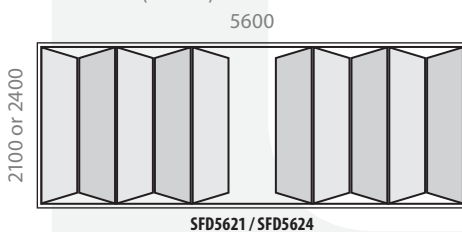

4-PANE (3+1)

5-PANE

6-PANE (3+3)

10-PANE (5+5)

- Folding doors come with aluminium fox spring-loaded handles
- Hook lock with 60mm Euro cylinder also included

PIVOT DOORS

- Pivot door completely assembled
- Includes 60mm Euro cylinder roller lock and 300mm stainless steel handle
- Door supplied with 6.38mm laminated safety glass
- Glass available in clear or S10 bronze
- Doors also available in 1500mm pivot