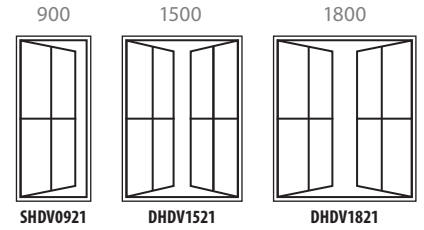

HORIZONTAL SLIDING WINDOWS

600	900  HS96 XX	1200  HS126 XX	1500  HS156 XX	1800  HS186 XX	2100  HS216 XX	2400  HS246 XX
					600  HS216 XXXX	 HS246 XXXX
900	 HS99 XX	 HS129 XX	 HS159 XX	 HS189 XX	 HS219 XX	 HS249 XX
				900  HS219 XXXX	 HS249 XXXX	
1200	 HS912 XX	 HS1212 XX	 HS1512 XX	 HS1812 XX	 HS2112 XX	 HS2412 XX
				1200  HS2112 XXXX	 HS2412 XXXX	
1500	 HS915 XX	 HS1215 XX	 HS1515 XX	 HS1815 XX	 HS2115 XX	 HS2415 XX
				1500  HS2115 XXXX	 HS2415 XXXX	

ENTRANCE DOOR – HINGED

FULL PANE DOORS

CLASSIC DOORS

CAPE VICTORIAN DOORS

- Hinge doors include aluminium fox spring-loaded handles
- Latch lock with 60mm Euro cylinder also included

SLIDING FOLDING DOOR

3-PANE